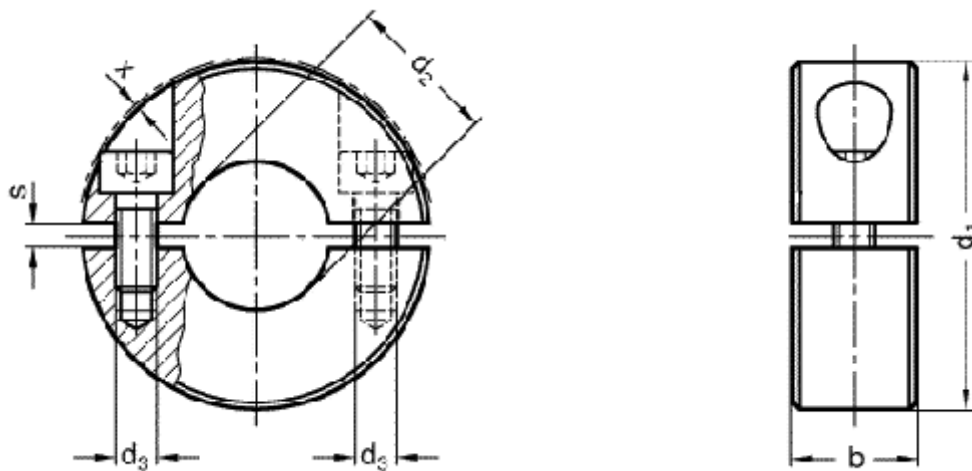

Data Sheet

Article number: 20707226B10ST

Description: E+G Split set GN 707.2-26-B10-ST
, 2-pieces

Measures

b = 11
d1 = 26
d2 = B 10
d3 = M4
s = 2.1
x = 1.6